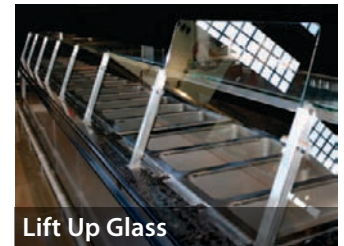

## Service Inline Hot Food with Curved Glass Canopy

## Straight Glass Canopy Options

Straight Glass (available with optional curved top)

Lift Up Glass

Fold Down Glass

Fold Down Sneeze Guard  
doubles as a food pan cover

**R&D**  
FIXTURES

490 Industrial Drive  
Mt. Juliet, TN 37122  
615-758-1000